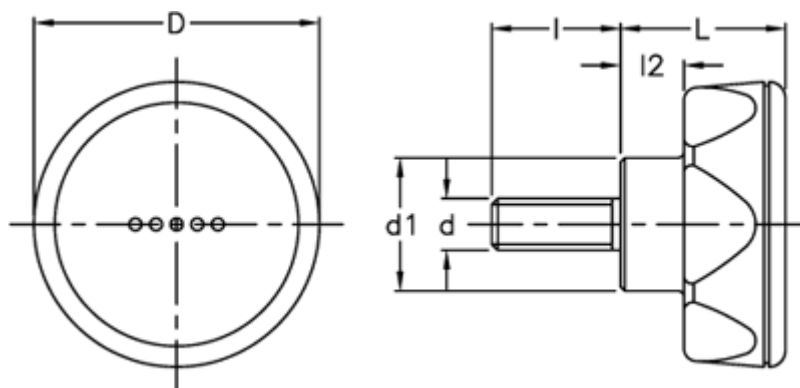

Article number: 23052224266

Description: E+G Lobe knob
ELK.56-p M8x40-C6 red centre cap

Measures

D	= 56
d1	= 26.5
d 6g	= M8
l	= 40
L	= 29
l2	= 11